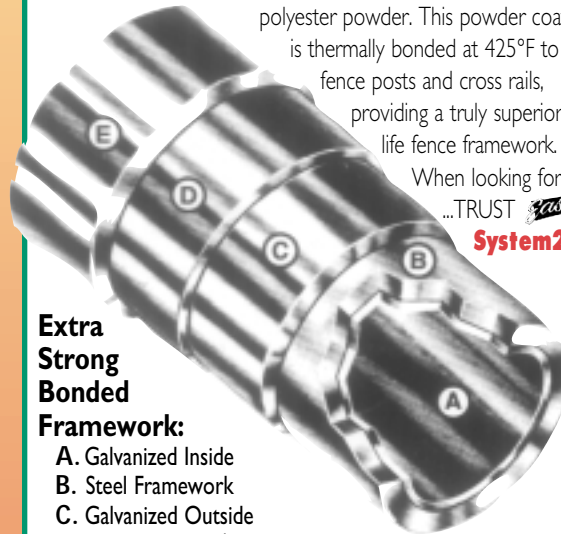

The full color
fence system that's right for
your home

System21™

Combine the safety,
security and value of
chain link with the
durability and beauty of a
maintenance free
Poly-coated fence system.

•
Protect your children,
pets and property with
Eastern's full-color
System21™ fence.

•
So durable, it's earned
the **System21™**
12 year warranty.

Eastern
FENCE

System21™

**The Premium Bonded System that is warranted
against cracking, peeling or splitting for 12 full years.**

The heart of your **System21™** is the FRAMEWORK... the POSTS
and RAILS. The framework is made of high tensile steel for extra
strength. This steel framework is galvanized inside and outside with
pure zinc for protection from rust, chemicals and weathering.

The **System21™** Framework then enters a six stage chemical
conversion preparing the surface for a special
polyester powder. This powder coating
is thermally bonded at 425°F to the
fence posts and cross rails,
providing a truly superior long
life fence framework.

When looking for fence
...TRUST **Eastern**
System21™.